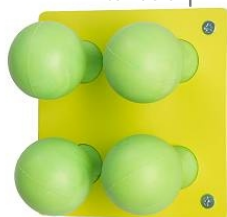

IKEA/PS LÖMSK
swivel armchair
£39.00

They do these in white, brilliant for projection.

Wacky mirrors

Mirror
W: 31 cm X H: 31 cm
category:creative toys

Hanger with 4 knobs
IKEA/PS MAKALÖS

£4.00 |

Hanger with 16 knobs
IKEA/PS MAKALÖS

£8.00

Great tactile panels